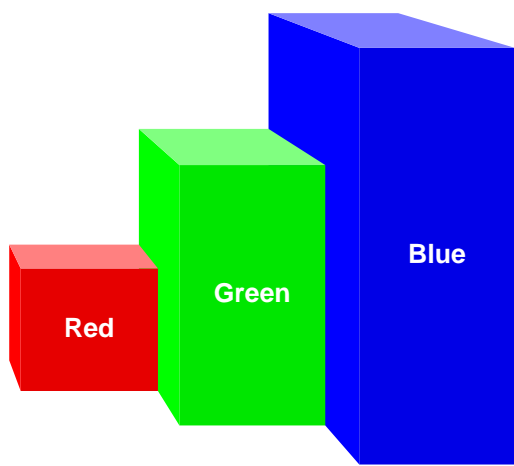

Bar Chart Modes

mode: height
depthMode: none

mode: width
depthMode: none

mode: both
depthMode: none

mode: height
depthMode: front

mode: width
depthMode: front

mode: both
depthMode: front

mode: height
depthMode: back

mode: width
depthMode: back

mode: both
depthMode: back

Variations

Bar Spacing

Negative Values

Viewpoint

A Few Labeling Options

Perspective Changes Things