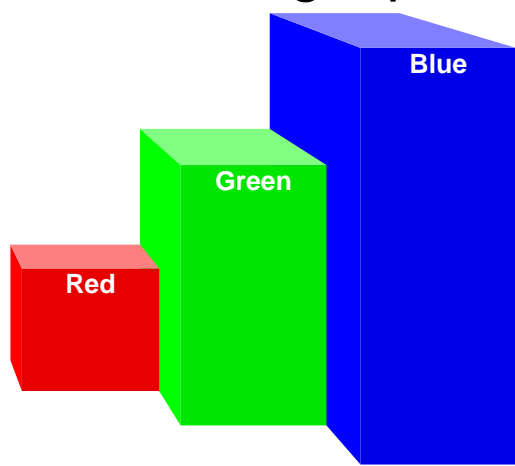

Bar Chart Modes

mode: height
depthMode: none

mode: width
depthMode: none

mode: both
depthMode: none

mode: height
depthMode: front

mode: width
depthMode: front

mode: both
depthMode: front

mode: height
depthMode: back

mode: width
depthMode: back

mode: both
depthMode: back

Variations

Bar Spacing

Negative Values

Viewpoint

A Few Labeling Options

Perspective Changes Things