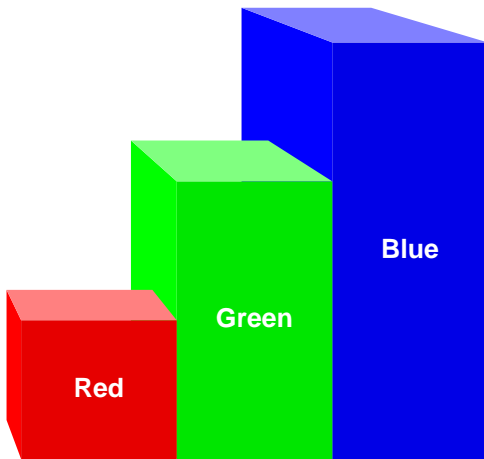

Bar Chart Modes

mode: height
depthMode: none

mode: width
depthMode: none

mode: both
depthMode: none

mode: height
depthMode: front

mode: width
depthMode: front

mode: both
depthMode: front

mode: height
depthMode: back

mode: width
depthMode: back

mode: both
depthMode: back

Variations

Bar Spacing

Negative Values

Viewpoint

A Few Labeling Options

Perspective Changes Things

The Old Reliables