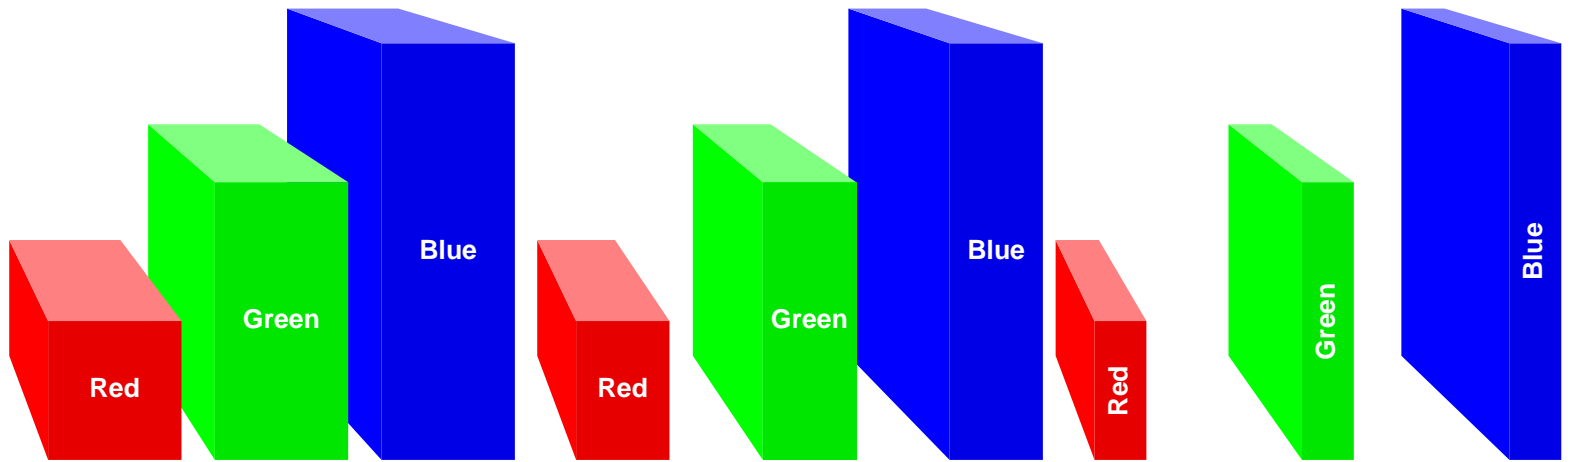

Bar Chart Modes

mode: height
depthMode: none

mode: width
depthMode: none

mode: both
depthMode: none

mode: height
depthMode: front

mode: width
depthMode: front

mode: both
depthMode: front

mode: height
depthMode: back

mode: width
depthMode: back

mode: both
depthMode: back

Variations

Bar Spacing

Negative Values

Viewpoint

A Few Labeling Options

Perspective Changes Things

The Old Reliables