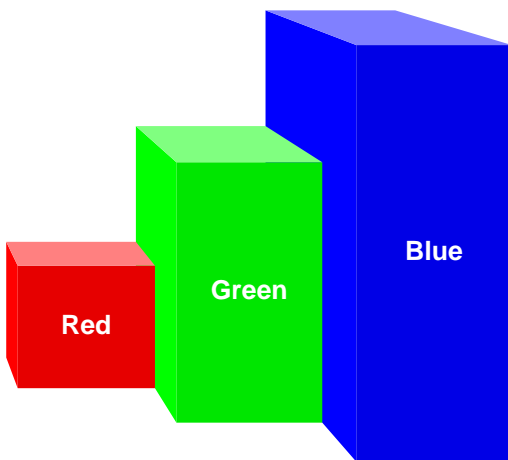

Bar Chart Modes

mode: height
depthMode: none

mode: width
depthMode: none

mode: both
depthMode: none

mode: height
depthMode: front

mode: width
depthMode: front

mode: both
depthMode: front

mode: height
depthMode: back

mode: width
depthMode: back

mode: both
depthMode: back

Variations

Bar Spacing

Negative Values

Viewpoint

A Few Labeling Options

Perspective Changes Things

The Old Reliables