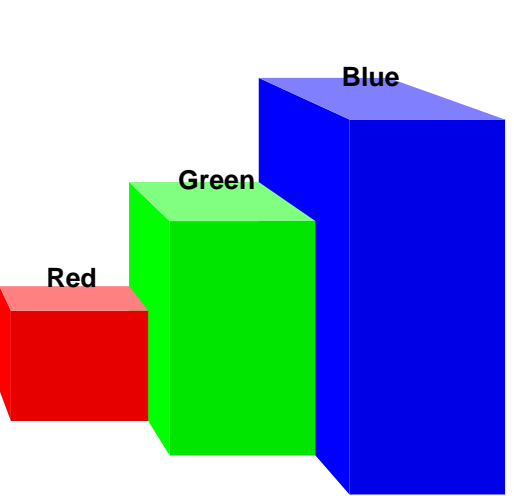

Bar Chart Modes

mode: height
depthMode: none

mode: width
depthMode: none

mode: both
depthMode: none

mode: height
depthMode: front

mode: width
depthMode: front

mode: both
depthMode: front

mode: height
depthMode: back

mode: width
depthMode: back

mode: both
depthMode: back

Variations

Bar Spacing

Negative Values

Viewpoint

A Few Labeling Options

Perspective Changes Things