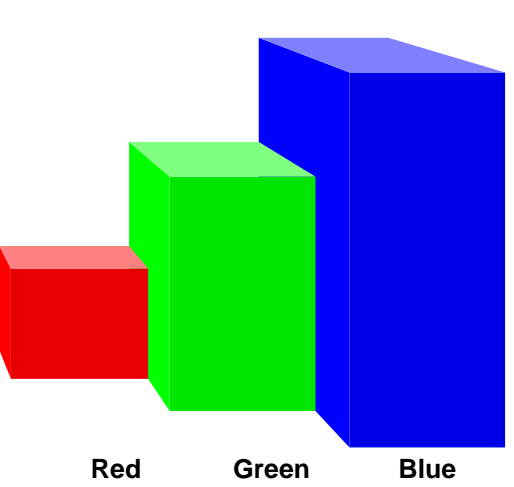

Bar Chart Modes

mode: height
depthMode: none

mode: width
depthMode: none

mode: both
depthMode: none

mode: height
depthMode: front

mode: width
depthMode: front

mode: both
depthMode: front

mode: height
depthMode: back

mode: width
depthMode: back

mode: both
depthMode: back

Variations

Bar Spacing

Negative Values

Viewpoint

A Few Labeling Options

Perspective Changes Things

The Old Reliables