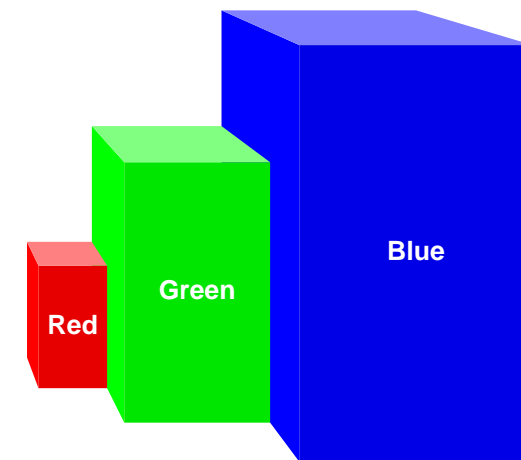

Bar Chart Modes

mode: height
depthMode: none

mode: width
depthMode: none

mode: both
depthMode: none

mode: height
depthMode: front

mode: width
depthMode: front

mode: both
depthMode: front

mode: height
depthMode: back

mode: width
depthMode: back

mode: both
depthMode: back

Variations

Bar Spacing

Negative Values

Viewpoint

A Few Labeling Options

Perspective Changes Things

The Old Reliables