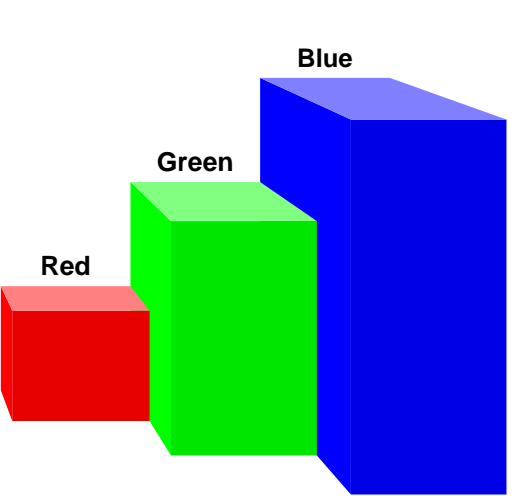

Bar Chart Modes

mode: height
depthMode: none

mode: width
depthMode: none

mode: both
depthMode: none

mode: height
depthMode: front

mode: width
depthMode: front

mode: both
depthMode: front

mode: height
depthMode: back

mode: width
depthMode: back

mode: both
depthMode: back

Variations

Bar Spacing

Negative Values

Viewpoint

A Few Labeling Options

Perspective Changes Things