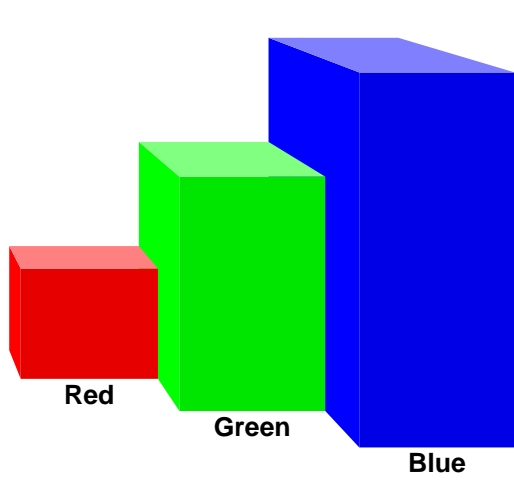

Bar Chart Modes

mode: height
depthMode: none

mode: width
depthMode: none

mode: both
depthMode: none

mode: height
depthMode: front

mode: width
depthMode: front

mode: both
depthMode: front

mode: height
depthMode: back

mode: width
depthMode: back

mode: both
depthMode: back

Variations

Bar Spacing

Negative Values

Viewpoint

A Few Labeling Options

Perspective Changes Things

The Old Reliables