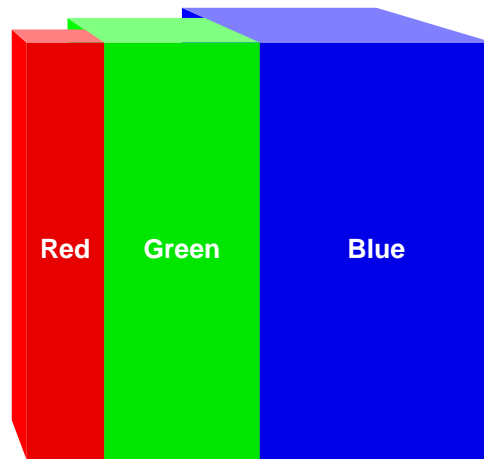

Bar Chart Modes

mode: height
depthMode: none

mode: width
depthMode: none

mode: both
depthMode: none

mode: height
depthMode: front

mode: width
depthMode: front

mode: both
depthMode: front

mode: height
depthMode: back

mode: width
depthMode: back

mode: both
depthMode: back

Variations

Bar Spacing

Negative Values

Viewpoint

A Few Labeling Options

Perspective Changes Things

The Old Reliables