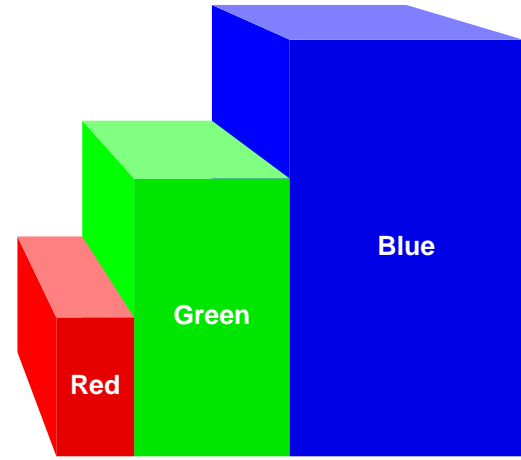

Bar Chart Modes

mode: height
depthMode: none

mode: width
depthMode: none

mode: both
depthMode: none

mode: height
depthMode: front

mode: width
depthMode: front

mode: both
depthMode: front

mode: height
depthMode: back

mode: width
depthMode: back

mode: both
depthMode: back

Variations

Bar Spacing

Negative Values

Viewpoint

A Few Labeling Options

Perspective Changes Things

The Old Reliables