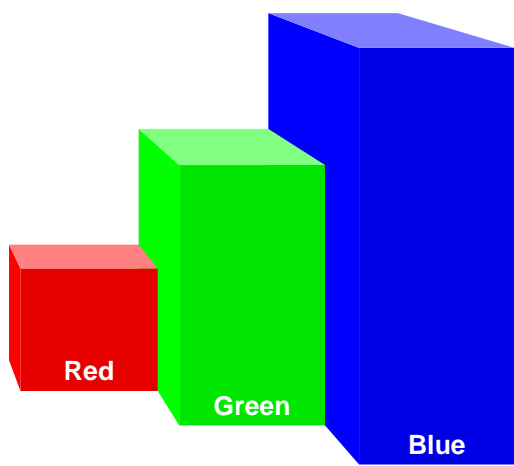

Bar Chart Modes

mode: height
depthMode: none

mode: width
depthMode: none

mode: both
depthMode: none

mode: height
depthMode: front

mode: width
depthMode: front

mode: both
depthMode: front

mode: height
depthMode: back

mode: width
depthMode: back

mode: both
depthMode: back

Variations

Bar Spacing

Negative Values

Viewpoint

A Few Labeling Options

Perspective Changes Things