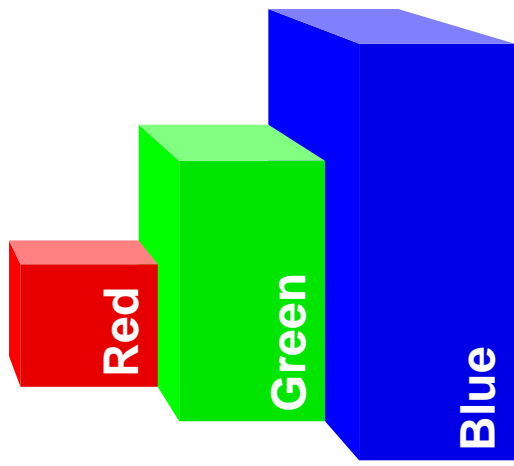

Bar Chart Modes

mode: height
depthMode: none

mode: width
depthMode: none

mode: both
depthMode: none

mode: height
depthMode: front

mode: width
depthMode: front

mode: both
depthMode: front

mode: height
depthMode: back

mode: width
depthMode: back

mode: both
depthMode: back

Variations

Bar Spacing

Negative Values

Viewpoint

A Few Labeling Options

Perspective Changes Things

The Old Reliables