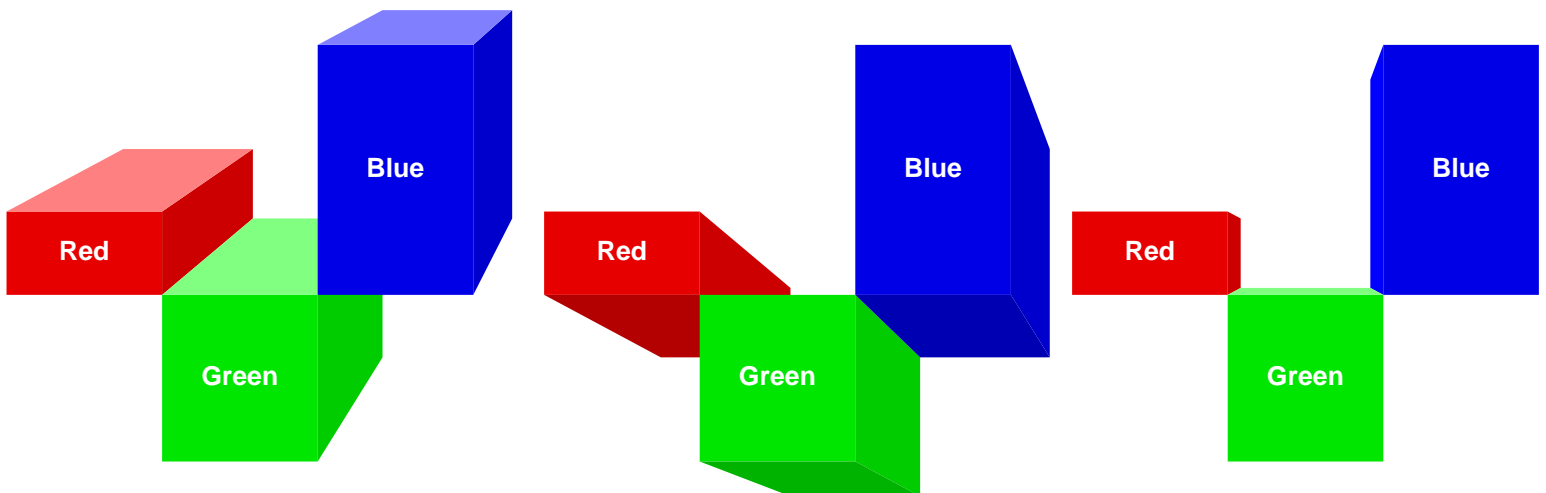

Bar Chart Modes

mode: height
depthMode: none

mode: width
depthMode: none

mode: both
depthMode: none

mode: height
depthMode: front

mode: width
depthMode: front

mode: both
depthMode: front

mode: height
depthMode: back

mode: width
depthMode: back

mode: both
depthMode: back

Variations

Bar Spacing

Negative Values

Viewpoint

A Few Labeling Options

Perspective Changes Things

The Old Reliables