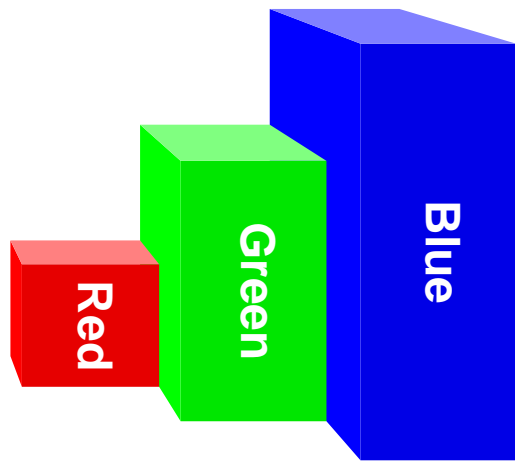

Bar Chart Modes

mode: height
depthMode: none

mode: width
depthMode: none

mode: both
depthMode: none

mode: height
depthMode: front

mode: width
depthMode: front

mode: both
depthMode: front

mode: height
depthMode: back

mode: width
depthMode: back

mode: both
depthMode: back

Variations

Bar Spacing

Negative Values

Viewpoint

A Few Labeling Options

Perspective Changes Things

The Old Reliables