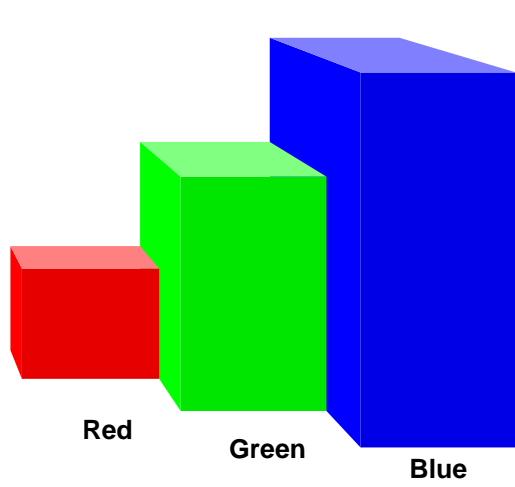

Bar Chart Modes

mode: height
depthMode: none

mode: width
depthMode: none

mode: both
depthMode: none

mode: height
depthMode: front

mode: width
depthMode: front

mode: both
depthMode: front

mode: height
depthMode: back

mode: width
depthMode: back

mode: both
depthMode: back

Variations

Bar Spacing

Negative Values

Viewpoint

A Few Labeling Options

Perspective Changes Things

The Old Reliables