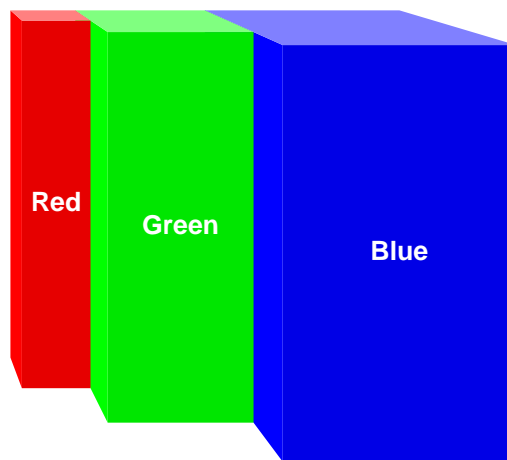

Bar Chart Modes

mode: height
depthMode: none

mode: width
depthMode: none

mode: both
depthMode: none

mode: height
depthMode: front

mode: width
depthMode: front

mode: both
depthMode: front

mode: height
depthMode: back

mode: width
depthMode: back

mode: both
depthMode: back

Variations

Bar Spacing

Negative Values

Viewpoint

A Few Labeling Options

Perspective Changes Things

The Old Reliables