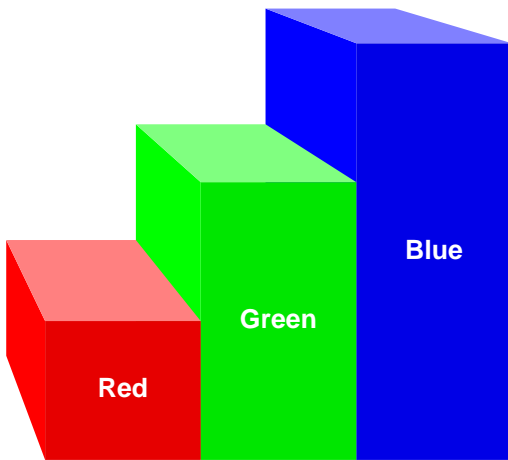

Bar Chart Modes

mode: height
depthMode: none

mode: width
depthMode: none

mode: both
depthMode: none

mode: height
depthMode: front

mode: width
depthMode: front

mode: both
depthMode: front

mode: height
depthMode: back

mode: width
depthMode: back

mode: both
depthMode: back

Variations

Bar Spacing

Negative Values

Viewpoint

A Few Labeling Options

Perspective Changes Things

The Old Reliables