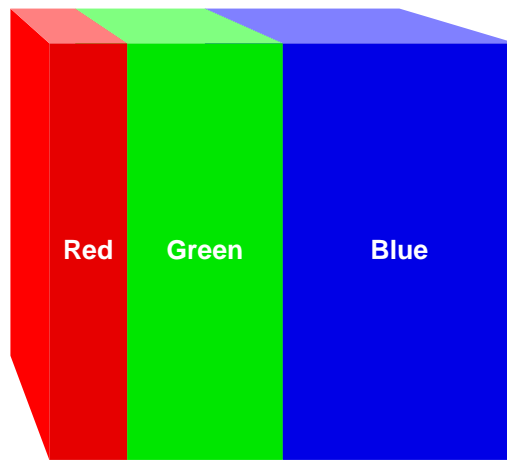

Bar Chart Modes

mode: height
depthMode: none

mode: width
depthMode: none

mode: both
depthMode: none

mode: height
depthMode: front

mode: width
depthMode: front

mode: both
depthMode: front

mode: height
depthMode: back

mode: width
depthMode: back

mode: both
depthMode: back

Variations

Bar Spacing

Negative Values

Viewpoint

A Few Labeling Options

Perspective Changes Things

The Old Reliables