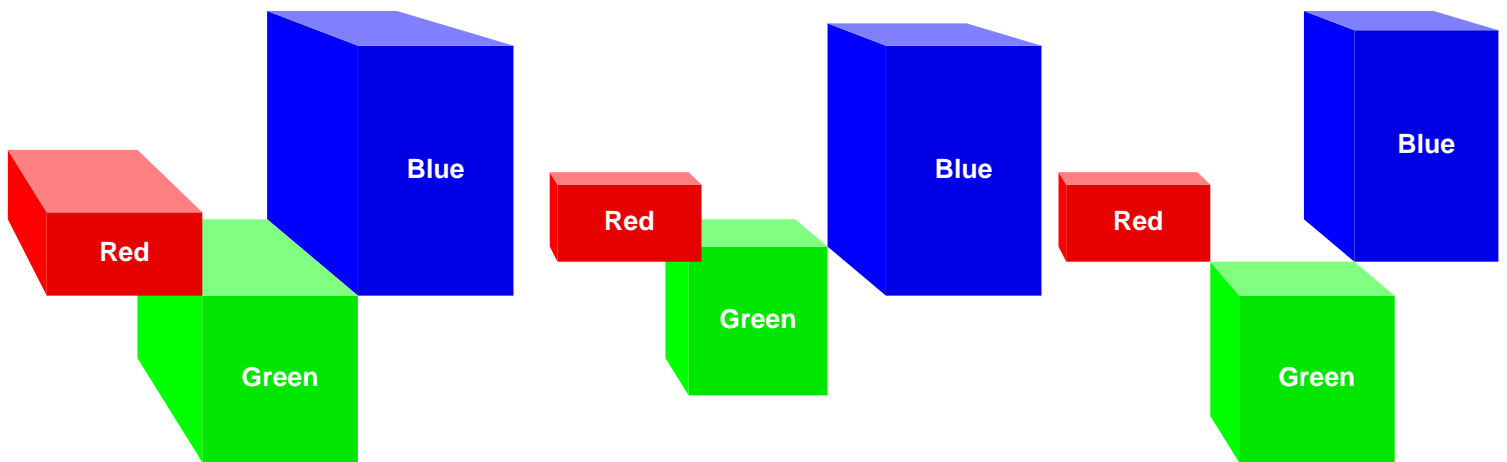

Bar Chart Modes

mode: height
depthMode: none

mode: width
depthMode: none

mode: both
depthMode: none

mode: height
depthMode: front

mode: width
depthMode: front

mode: both
depthMode: front

mode: height
depthMode: back

mode: width
depthMode: back

mode: both
depthMode: back

Variations

Bar Spacing

Negative Values

Viewpoint

A Few Labeling Options

Perspective Changes Things

The Old Reliables