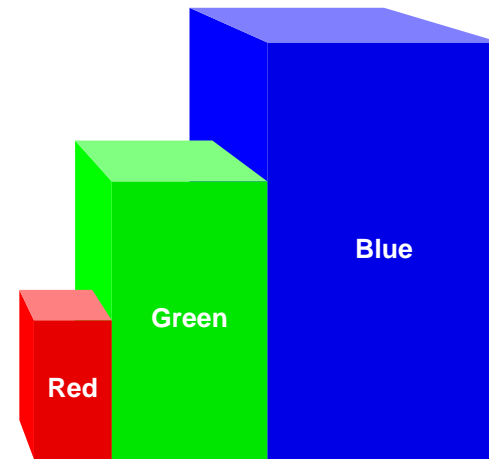

Bar Chart Modes

mode: height
depthMode: none

mode: width
depthMode: none

mode: both
depthMode: none

mode: height
depthMode: front

mode: width
depthMode: front

mode: both
depthMode: front

mode: height
depthMode: back

mode: width
depthMode: back

mode: both
depthMode: back

Variations

Bar Spacing

Negative Values

Viewpoint

A Few Labeling Options

Perspective Changes Things

The Old Reliables