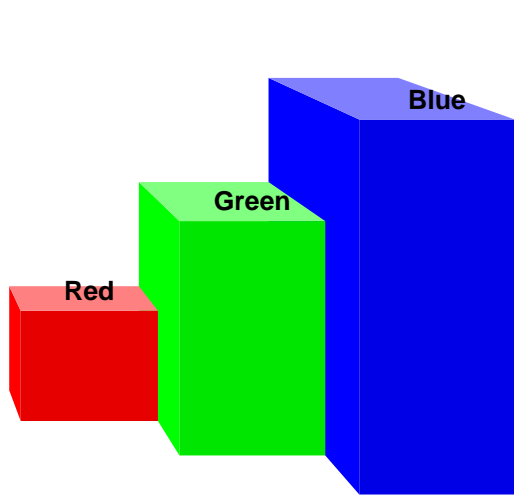

Bar Chart Modes

mode: height
depthMode: none

mode: width
depthMode: none

mode: both
depthMode: none

mode: height
depthMode: front

mode: width
depthMode: front

mode: both
depthMode: front

mode: height
depthMode: back

mode: width
depthMode: back

mode: both
depthMode: back

Variations

Bar Spacing

Negative Values

Viewpoint

A Few Labeling Options

Perspective Changes Things

The Old Reliables