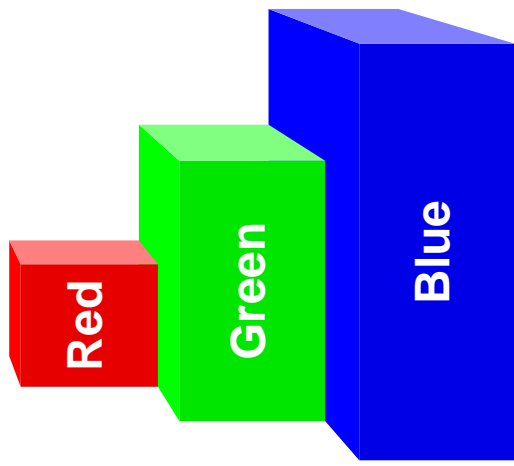

Bar Chart Modes

mode: height
depthMode: none

mode: width
depthMode: none

mode: both
depthMode: none

mode: height
depthMode: front

mode: width
depthMode: front

mode: both
depthMode: front

mode: height
depthMode: back

mode: width
depthMode: back

mode: both
depthMode: back

Variations

Bar Spacing

Negative Values

Viewpoint

A Few Labeling Options

Perspective Changes Things

The Old Reliables