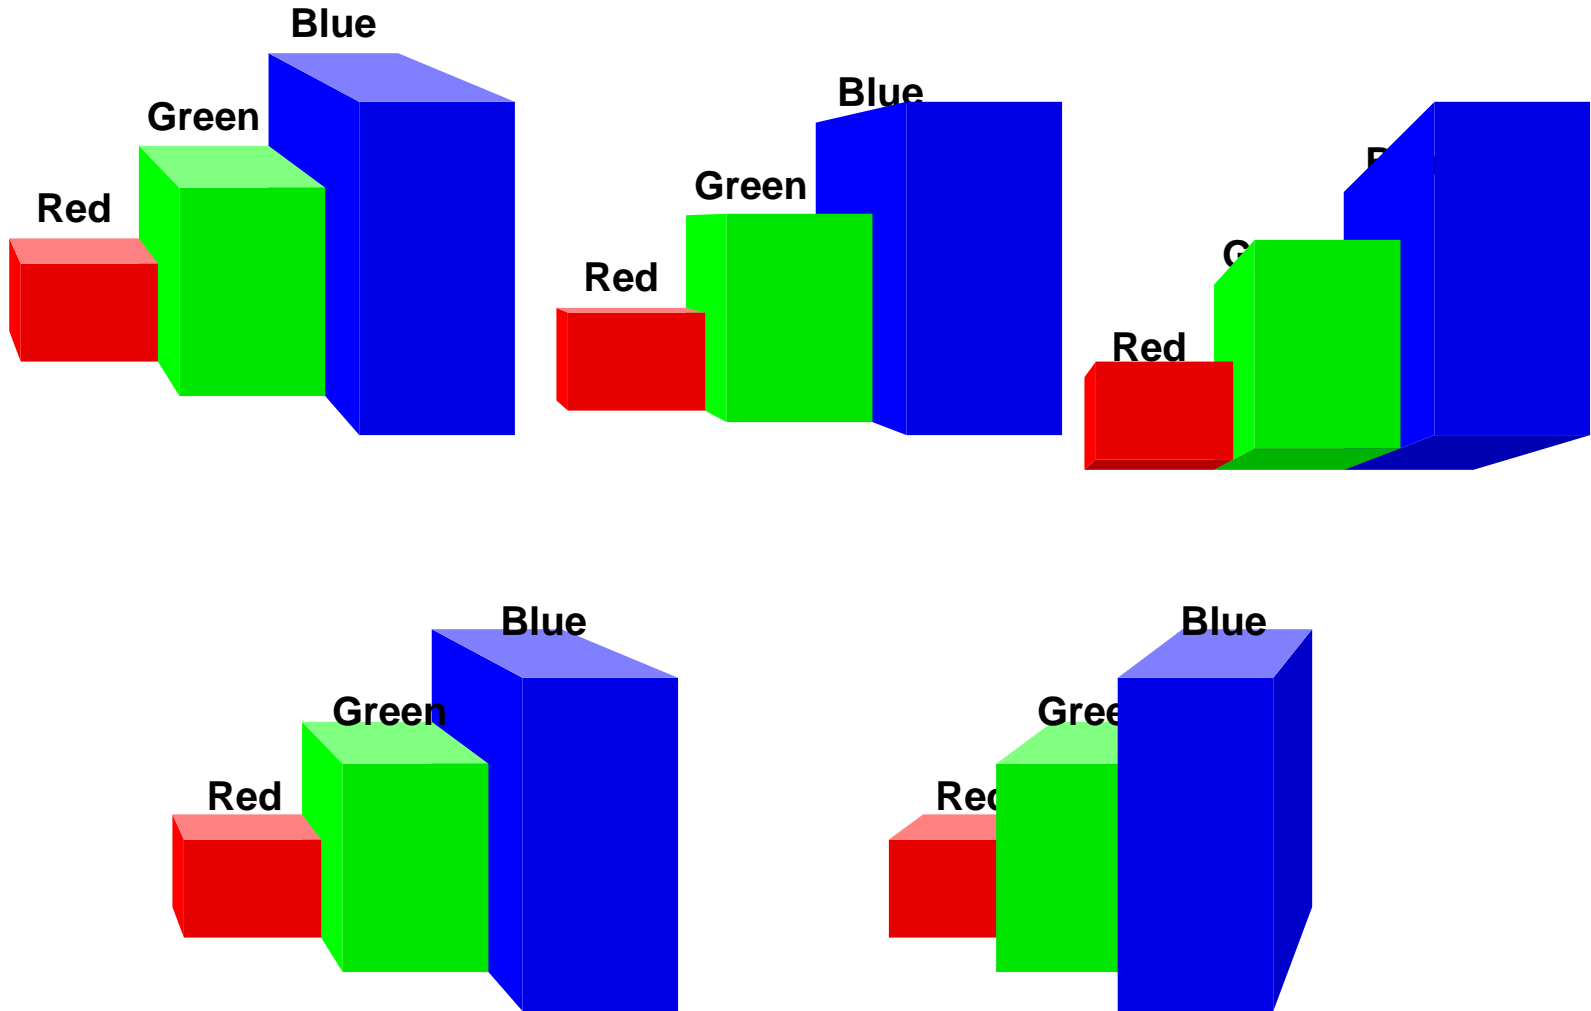

Bar Chart Modes

mode: height
depthMode: none

mode: width
depthMode: none

mode: both
depthMode: none

mode: height
depthMode: front

mode: width
depthMode: front

mode: both
depthMode: front

mode: height
depthMode: back

mode: width
depthMode: back

mode: both
depthMode: back

Variations

Bar Spacing

Negative Values

Viewpoint

A Few Labeling Options

Perspective Changes Things

The Old Reliables